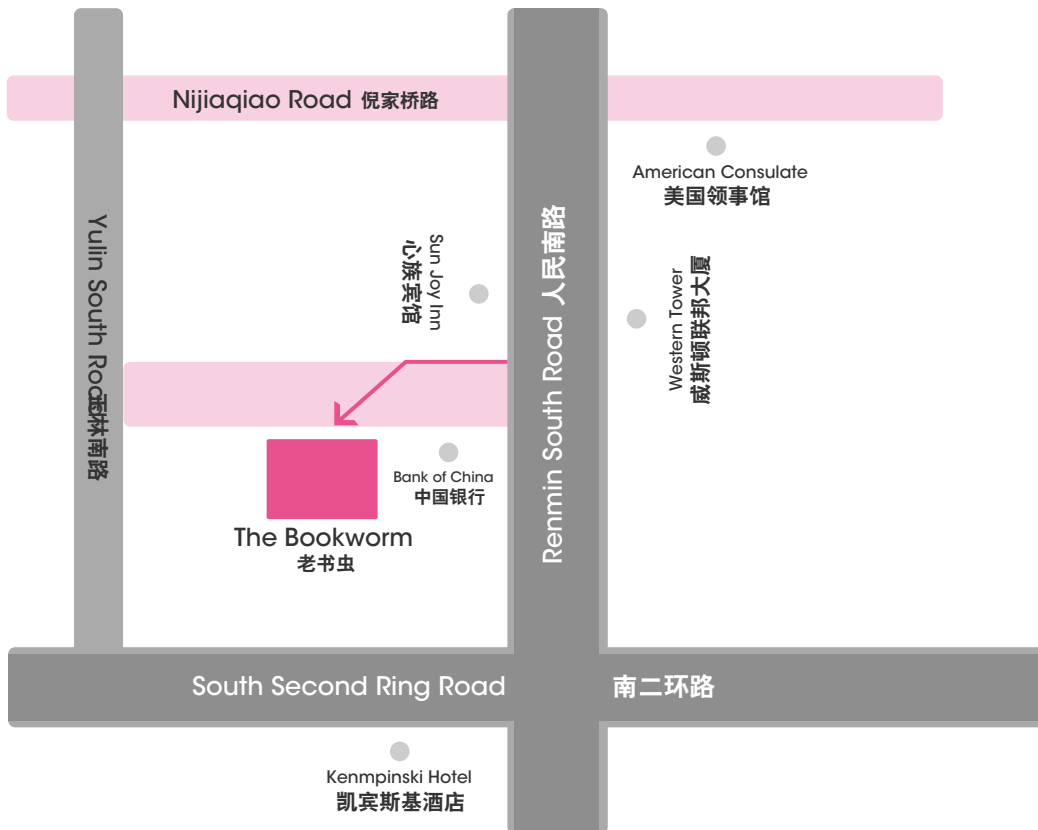

The Bookworm
Eat Drink Read

老書蟲
吃喝讀

MAP & CONTACTS

CONTACTS:

The Bookworm Chengdu

Yujie East Road 2-7#, Ren Min South Road 28#
四川成都人民南路四段28#, 玉洁东街2号-7号

Tel: (028)85520177

Fax: 028-85521997

Website: <http://www.chengdubookworm.com>

LOCATION MAP (BILINGUAL PDF)

Directions to The Bookworm Chengdu by Car, Bike or Foot:

Directions to the Bookworm from the American Consulate. Put your back to the front of the Consulate and you'll be facing south. To your left is Renmin Nan Lu, cross it and take a left. Walk past the rising bridge. Take the Immediate right after the Sunjoy Hotel and look from the Bookworm on the left hand side of the road.